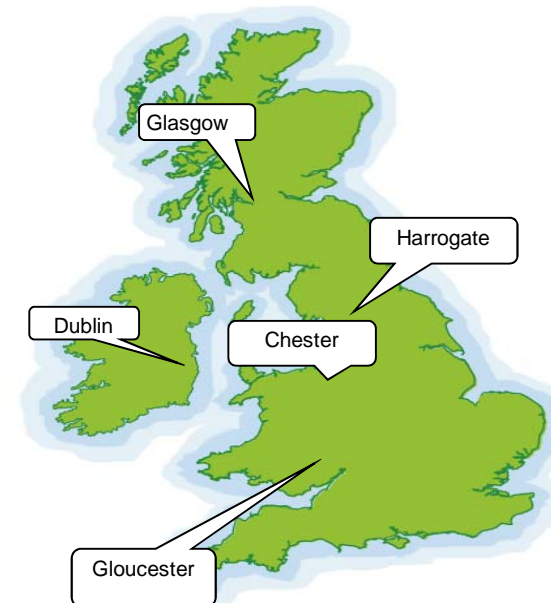

2021

Click below to find details of each exam centre

- Glasgow [Holiday Inn, East Kilbride, GL74 5LA](#)
- Chester [Holiday Inn \(Chester South\), Wrexham Rd, Chester, CH4 9DL](#)
- Gloucester [Holiday Inn Gloucester, Crest Way, Barnwood, Gloucester, GL4 3RX](#)
- Dublin [TBC](#)
- Harrogate [Crowne Plaza Hotel, Kings Rd, Harrogate, HG1 1XX](#)